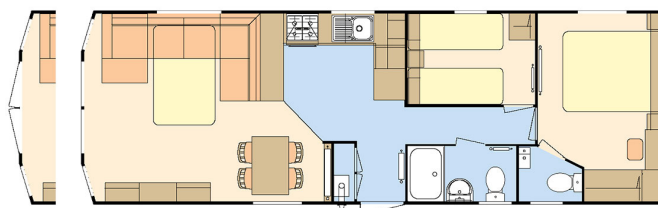

Bedford Bank, Welney, Wisbech, Cambridgeshire, PE14 9RJ

www.piscescountrypark.co.uk

~~~~~ 01354 610257 ~~~~~

info@piscescountrypark.co.uk