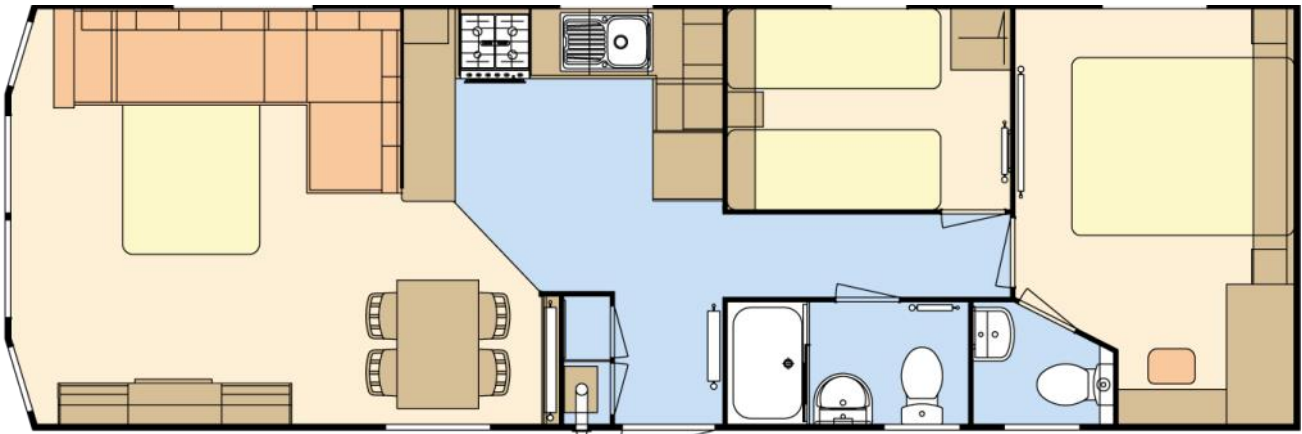

**01354
610257**

info@piscescountrypark.co.uk
www.piscescountrypark.co.uk

LODGE - PLOT TBC - DUE ON SITE 01/06/2021

ATLAS CHORUS LODGE

£60,000

36ft x 12ft, 2 Bed, 6 Berth

The Chorus is carefully designed to be both attractive and practical with a sense of contemporary flair and an indulgent feeling throughout the unit.