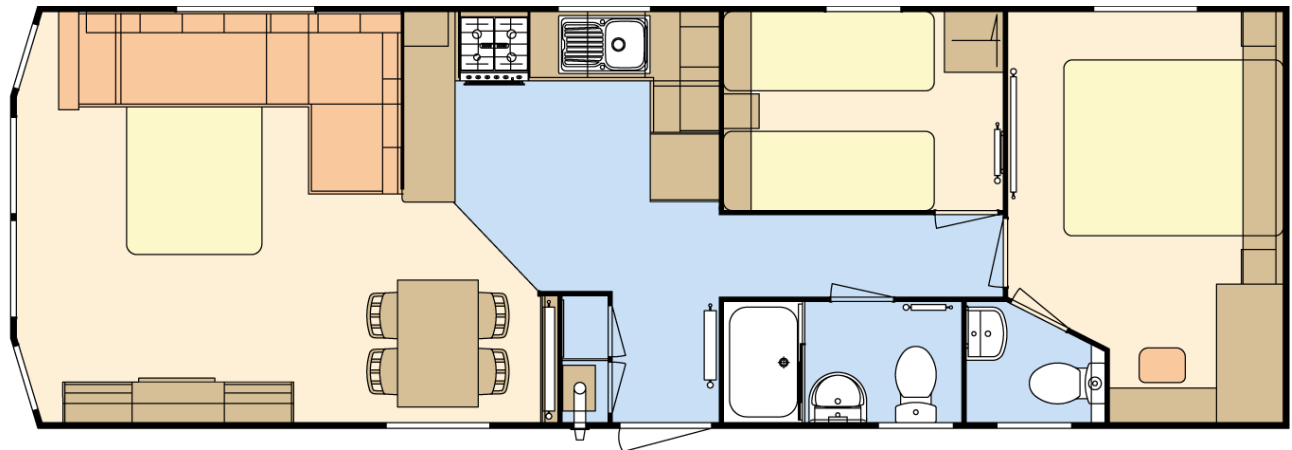

**01354  
610257**

info@piscescountrypark.co.uk  
www.piscescountrypark.co.uk

**LODGE - PLOT 5**

**ATLAS CHORUS LODGE**

**£55,000**

36ft x 12ft, 2 Bed, 6 Berth, Ensuite

The Chorus is carefully designed to be both attractive and practical with a sense of contemporary flair and an indulgent feeling throughout the unit.

With beautiful upholstered headboards, soft neutral furnishings and room to stretch out in, makes it the perfect holiday home for both relaxing and entertaining.