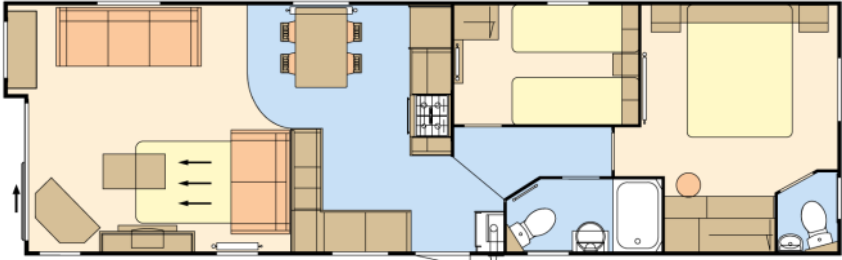

# ATLAS DEBONAIR LODGE

£70,000

38ft x 12ft, 2 Bed, 4 Berth, Ensuite

Library Image

The sophisticated Debonair hosts a beautiful blend of traditional features with contemporary finishes, making this the epitome of country house living. The warm and cosy tartan fabrics adds a touch of comfort.

The rustic kitchen embodies laid back living with a few unexpected modern elements that mix surprisingly well with utilitarian living.

Library Image