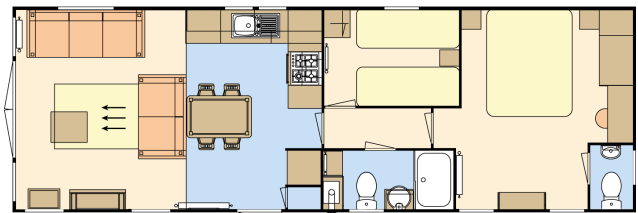

# ATLAS HERITAGE POA

36ft x 12ft, 2 Bed, 6 Berth

The stunning new 2020 Heritage feels exceptionally light and roomy with its 7ft side ceiling height and deep aspect windows. The interior is beautifully finished with two freestanding sofas and feature fire cabinet in the lounge and stunning contrast doors to all cabinets and fittings throughout. This model comes with Coast line Canexel, central heating, double glazing, extra insulation, front French doors + 2 down lights, integrated microwave, TV points in both rooms, washing machine, lift up master bed, deluxe bedding set, French doors to patio.