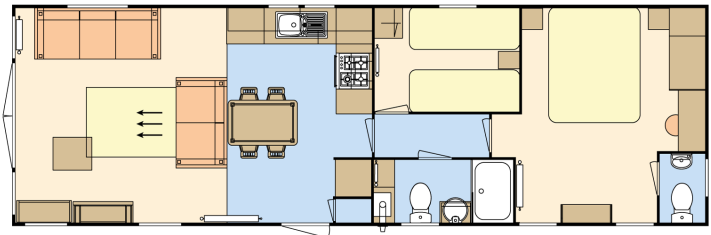

# ATLAS HERITAGE

**£65,000** includes complimentary decking

38ft x 12ft, 2 Bed, 6 Berth

The stunning new 2020 Heritage feels exceptionally light and roomy with its 7ft side ceiling height and deep aspect windows. The interior is beautifully finished with two freestanding sofas and feature fire cabinet in the lounge and stunning contrast doors to all cabinets and fittings throughout. This model is fully furnished with a massive spec that comes with French Doors, central heating, double glazing, extra insulation, integrated microwave, lift up master bed and washing machine.