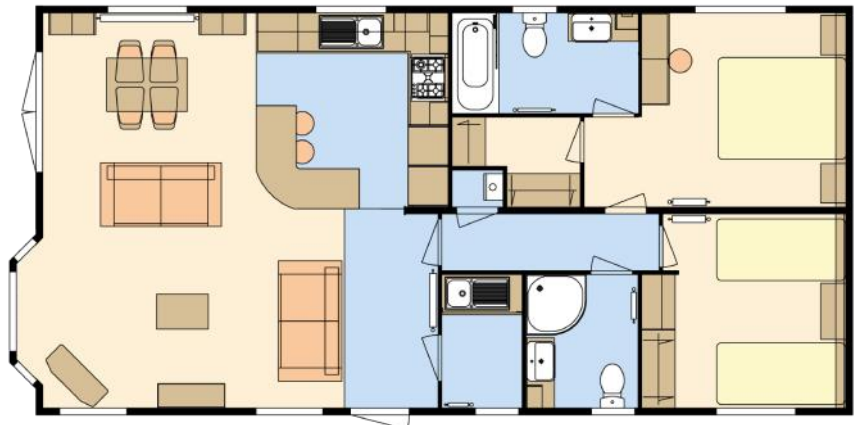

**01354
610257**

info@piscescountrypark.co.uk
www.piscescountrypark.co.uk

LODGE- PLOT TBC - DUE ON SITE 01/06/2021

ATLAS LILAC LODGE

£135,000

40ft x 20ft, 2 Bed, Ensuite

The Lodge is supplied in Sierra CanExel.

Library Image

The Atlas Lilac Lodge is the ultimate in affordable luxury with its home from home feel. With all the space you need and just the right amount of cosiness, this holiday home really is perfect for the whole family. Features include: Central heating and towel radiator, PVC double glazing, Extra insulation, Front French doors, Low energy lighting, Sockets with USB port, Exterior light, Bath, TV points to bedrooms with signal booster, Walk in wardrobe, Integrated fridge/freezer, Fully galvanised chassis and much more.