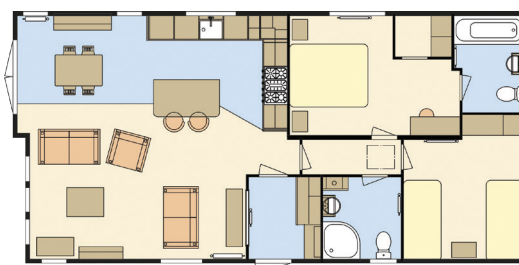

Bedford Bank, Welney, Wisbech, Cambridgeshire, PE14 9RJ