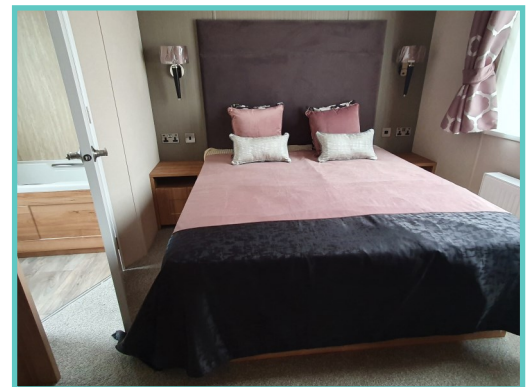

**01354
776233**

info@acornholidaypark.co.uk
www.acornholidaypark.co.uk

LODGE - PLOT 1 - NEW 2022 MODEL

PEMBERTON LANGTON LODGE

43ft x 14ft, 2 Bed, 6 Berth

WAS ~~£129,995~~ NOW £119,995

This brand new 2022 model is a fresh, exciting addition to the Pemberton range. The Langton brings together many of the features that we know homeowners are looking for. When you step inside you will immediately notice how spacious and light it feels. With raised ceiling heights to 8ft and the new lounge fan light window make this model feel like a true home. Comes fully furnished with integrated kitchen appliances, tv points in all bedrooms, traditional flame effect fire and ensuite with bath.