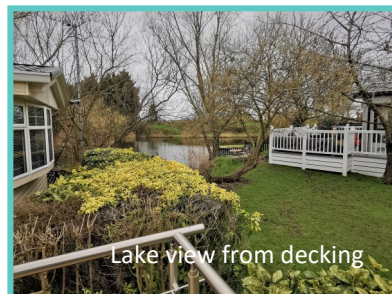

**01354
610257**

info@piscescountrypark.co.uk
www.piscescountrypark.co.uk

PRE-OWNED STATIC - PLOT 23

WILLERBY WINCHESTER SOLD

Pre-Owned, 38ft x 12ft, 2 Bed, 4 Berth.

Pisces now offer this high specification, excellent condition pre-owned home for sale.

Manufactured in 2005 this static offers an en-suite, plus walk-in wardrobe off master bedroom. Central heating, double glazing, fully furnished, shed and decking all included.

This is a particularly comfortable home sited with beautiful views across the orchard at the back and the lakes to the front (70m to the 1st of 3 lakes).

On site car park with security gate.

Lake view from decking