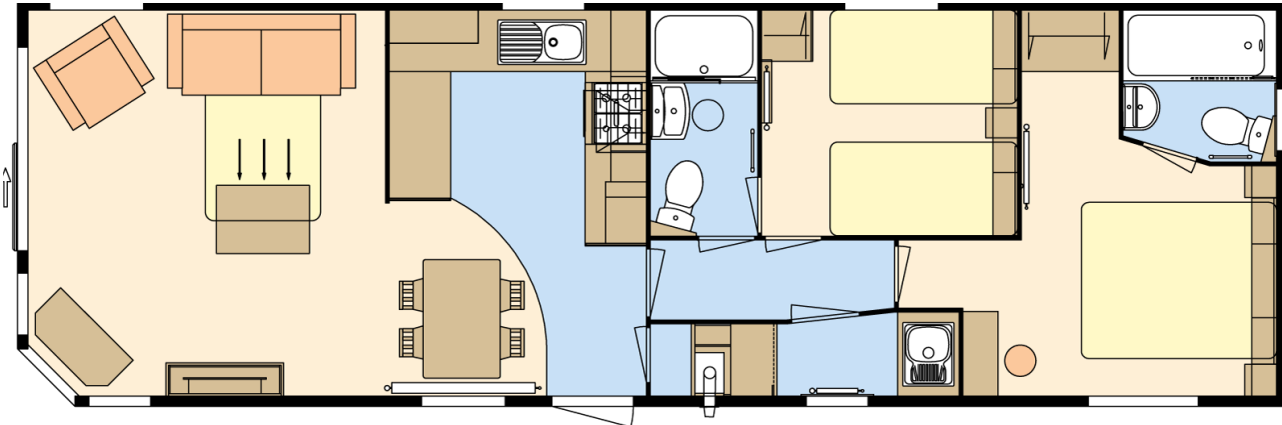

# ATLAS SHERWOOD LODGE

**£90,000**

40ft x 13ft, 2 Bed, 6 Berth, En-suite

Sierra  
CanExel  
cladding

Library Image

The Sherwood Lodge has a sleek modern interior with a naturally inviting palette. At the heart of the home is the large kitchen which has an abundance of work space to prepare meals to entertain.