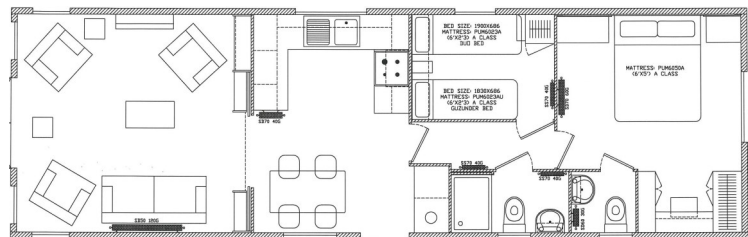

**01354
610257**

info@piscescountrypark.co.uk
www.piscescountrypark.co.uk

LODGE - PLOT 60

PEMBERTON ABINGDON LODGE

£115,000

42ft x 13ft, 2 Bed, 6 Berth, overlooking lake.

The 2022 model Abingdon has a rich blend of fabrics to make any family feel cosy and at home. Step into the master bedroom and admire the plank effect accent wall with striking wall lights. This is a 6 berth is fully furnished and overlooks the lake.

Comes with front French doors, integrated microwave, fridge/freezer, cooker and separate over and grill, gas central heating, large sofa with 2 chairs and footstool, ensuite to master bedroom

Price includes decking and ground rent for 2022