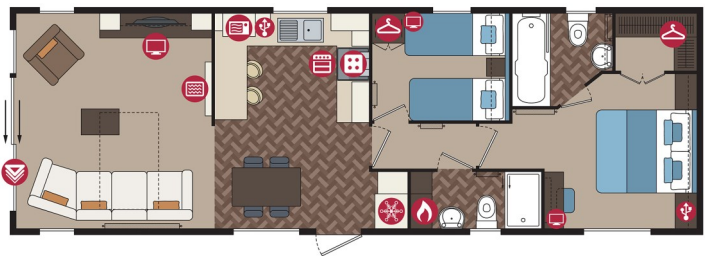

**01354
610257**

info@piscescountrypark.co.uk
www.piscescountrypark.co.uk

PLOT 61 – NEW 2022 MODEL

PEMBERTON RIVINGTON LODGE

£129,995

includes decking and 2022 ground rent

42ft x 14ft, 2 Bed, 6 Berth

Rivington 42ft x 14ft • 2 bedroom

The Rivington has a 'boutique hotel' styling throughout with sumptuous fabrics and bold accents. Owners love the lounge console unit and the en-suite bath to the master bedroom has made an absolute splash! The large patio door to the front elevation gives an uninterrupted vista from the comfort of your lounge, perfect for watching those sunrises and sunsets!