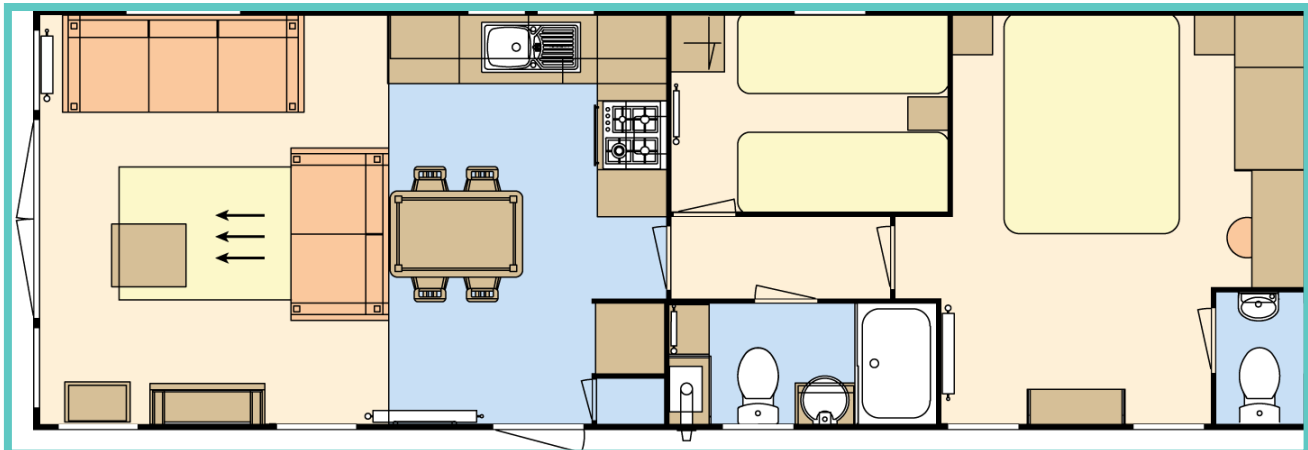

# ATLAS HERITAGE LODGE

£49,000

36ft x 12ft, 2 Bed, 6 Berth, En-suite

LIBRARY PICTURES - THIS UNIT IS MANUFACTURED WITH COASTLINE CANEXEL CLADDING

The stunning new Heritage feels exceptionally light **and** roomy with its 7ft side ceiling height and deep aspect windows. The interior is beautifully finished with two freestanding sofas and feature fire cabinet in the lounge and stunning contrast doors to all cabinets and fittings throughout.