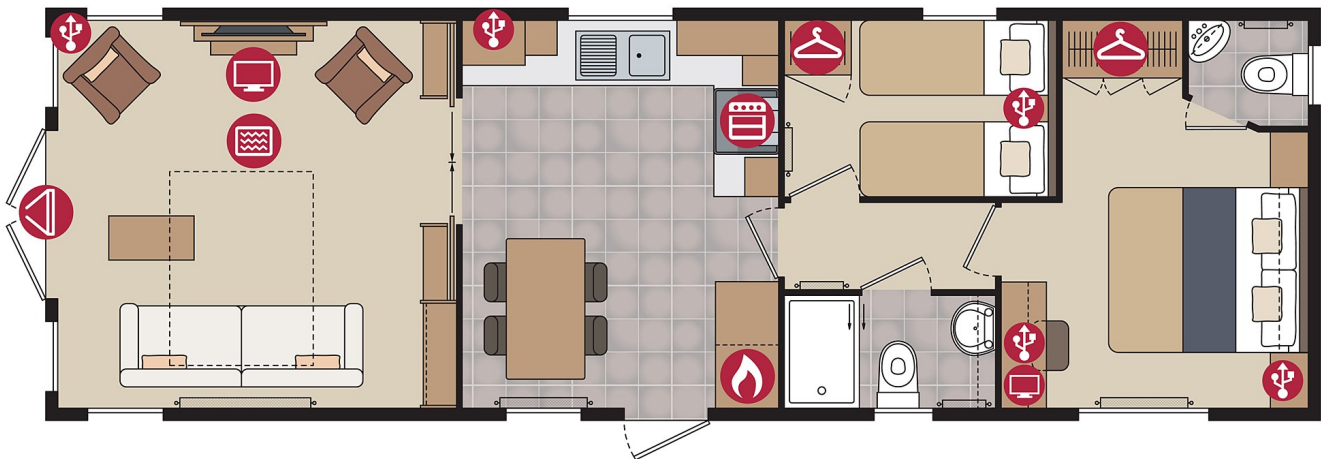

# PEMBERTON REGENT LODGE

**£75,000**

38ft x 12ft, 2 Bed, 4Berth, En-suite

The regent has made a real impact since its launch with the closed lounge option being highly regarded amongst owners. Re-styling the bedrooms has brought this model right up-to-date and the kitchen provides for fully integrated appliances.